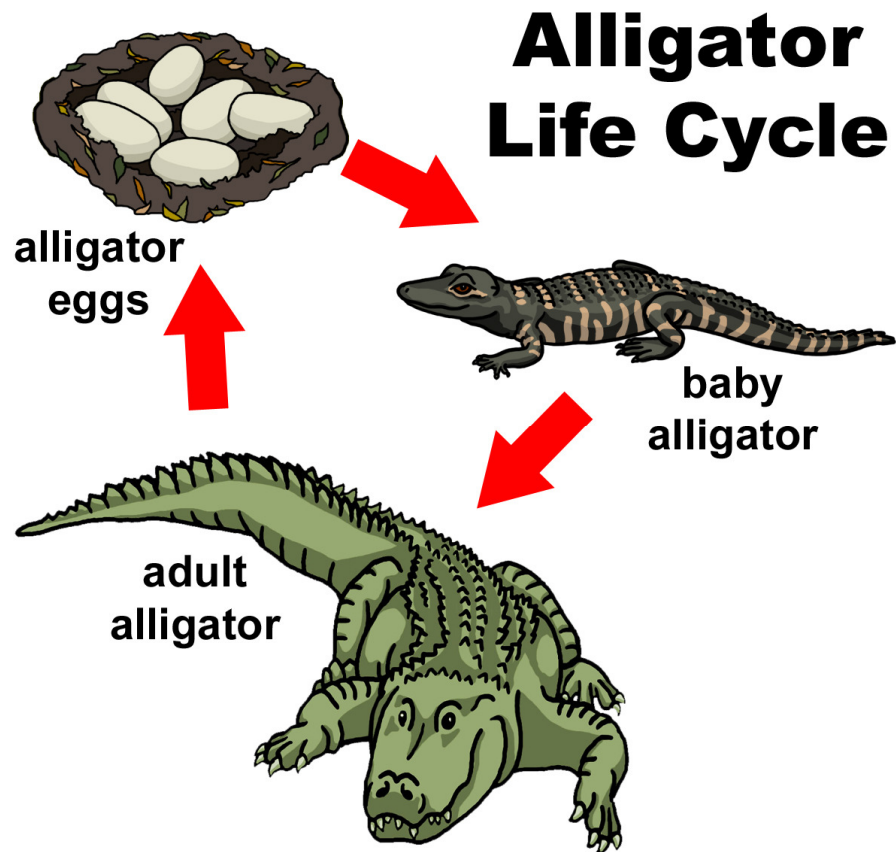

Alligator Life Cycle

You will need:

Alligator Life Cycle printout
Alligator Life Cycle Diagram printout
scissors
glue

Read the **Alligator Life Cycle**. Cut out the pictures below. Match the pictures to the words on the next page. Glue the pictures in place.

Alligator Life Cycle

An alligator goes through different stages during its life. It begins life developing inside an egg. The egg hatches and a baby alligator comes out. The baby alligator is just like an adult alligator, only smaller. The baby alligator grows into an adult. An adult female alligator lays eggs in a nest of mud and leaves. If the temperature of the nest is above about 90 degrees, all the eggs will hatch as male alligators. If the temperature is below 90 degrees, all the eggs will hatch as female alligators.