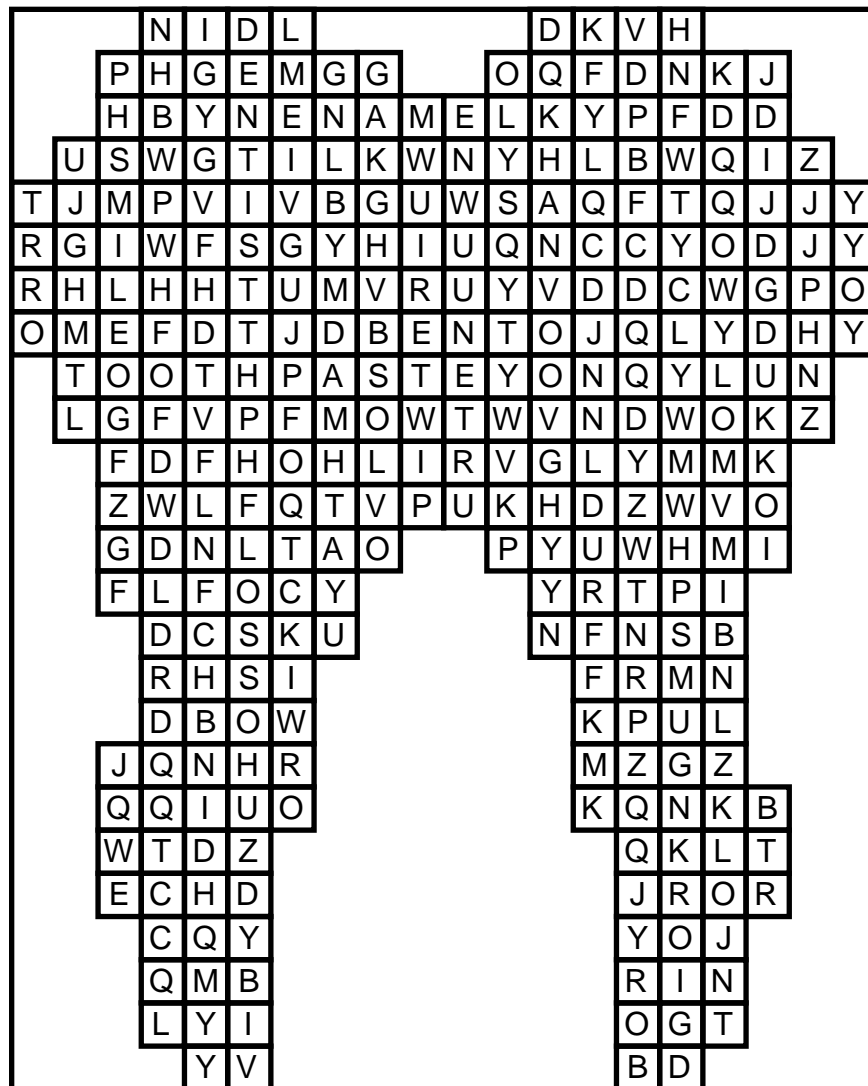

Teeth

SMILE
ROOT

DENTIST
CAVITY

WHITE
PLAQUE

BRUSH
FLOSS

TOOTHPASTE

GUMS

ENAMEL

Teeth