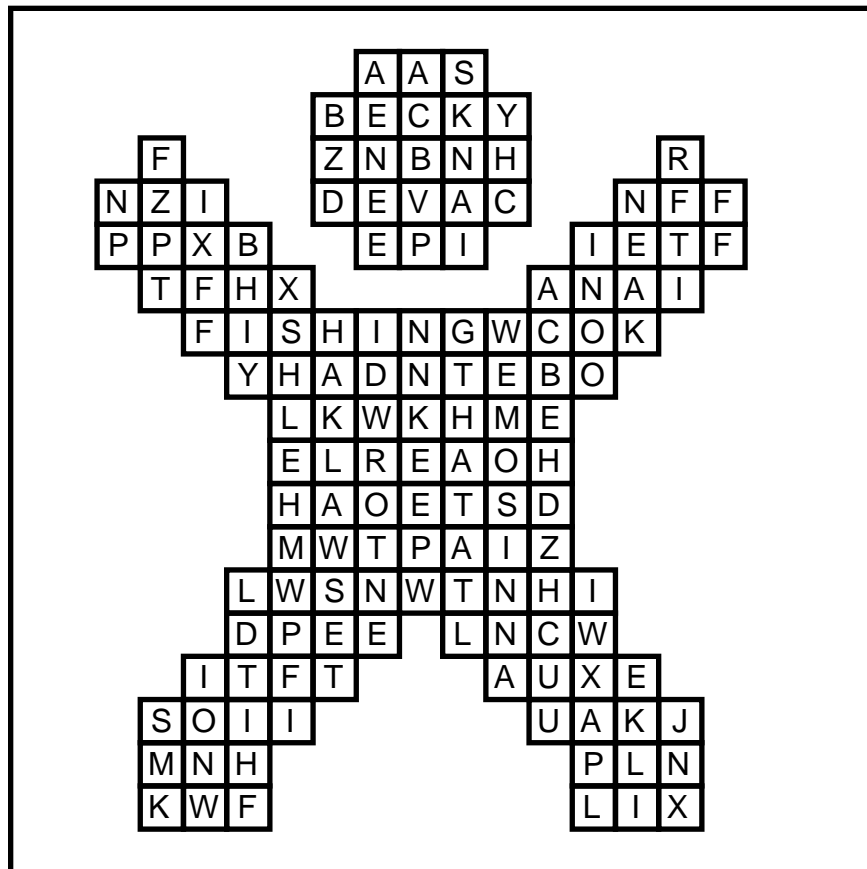

Tom Sawyer

AUNT POLLY

BECKY

CAVE

DOORKNOB

FENCE

FISHING

HUCK FINN

INJUN JOE

KNIFE

MARK TWAIN

SID

STEAMBOAT

SWIMMING

TOM

TREASURE

WHITE WASH

Tom Sawyer