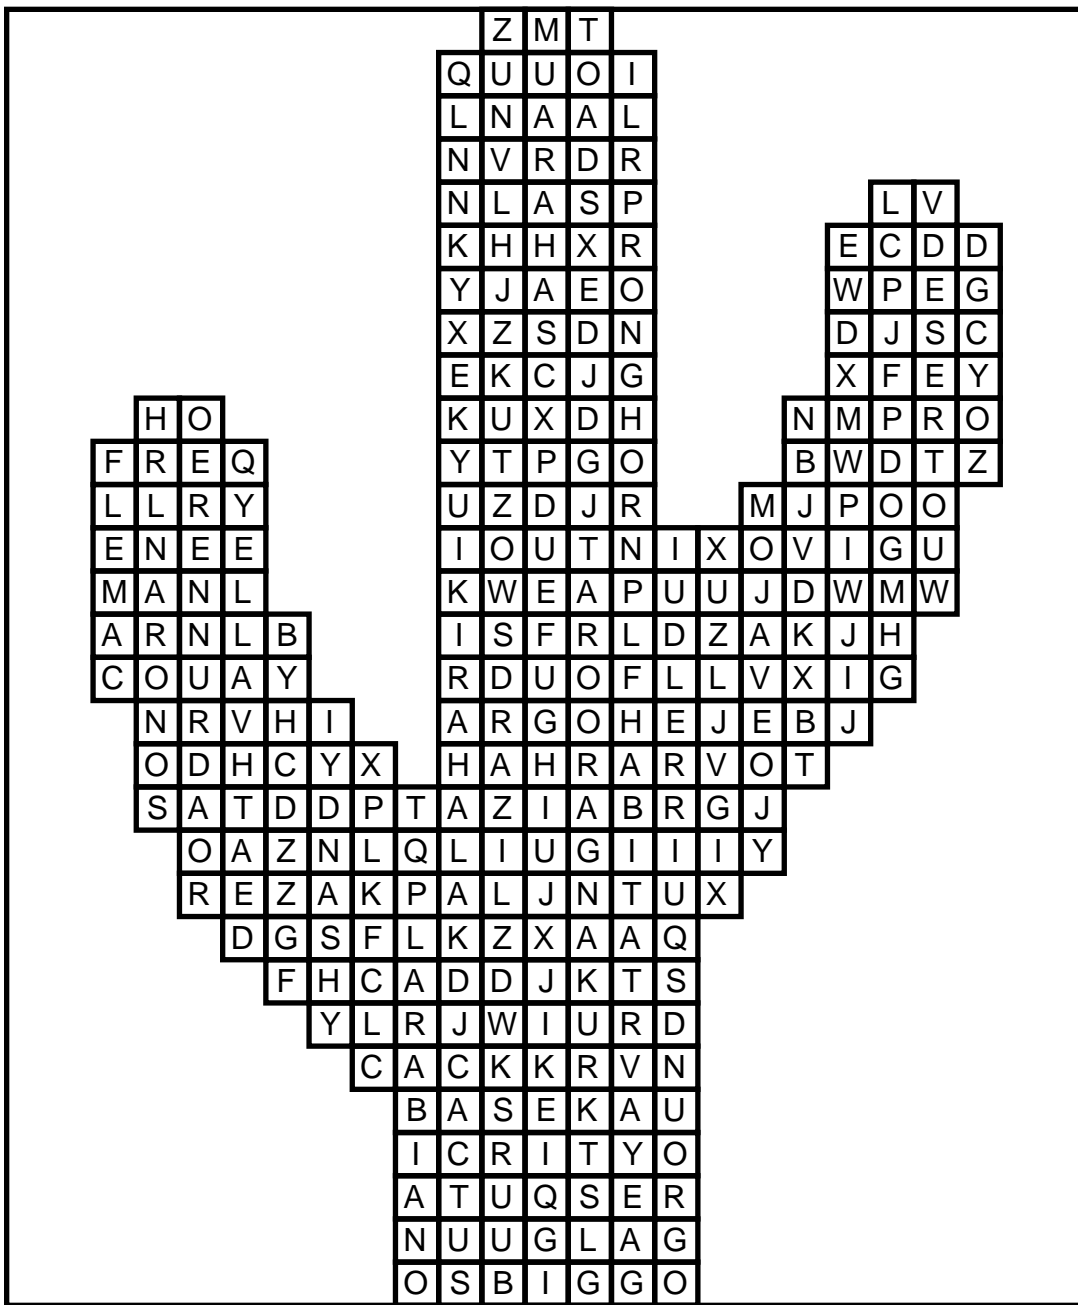

Desert 2

ARABIAN  
 DEATH VALLEY  
 GROUND SQUIRREL  
 LIZARDS  
 ROADRUNNER  
 TOADS

ARID  
 DESERT  
 HABITAT  
 MOJAVE  
 SAHARA

CACTUS  
 DRY  
 KALAHARI  
 OASIS  
 SANDY

CAMEL  
 GOBI  
 KANGAROO RAT  
 PRONGHORN  
 SONORAN

Desert 2